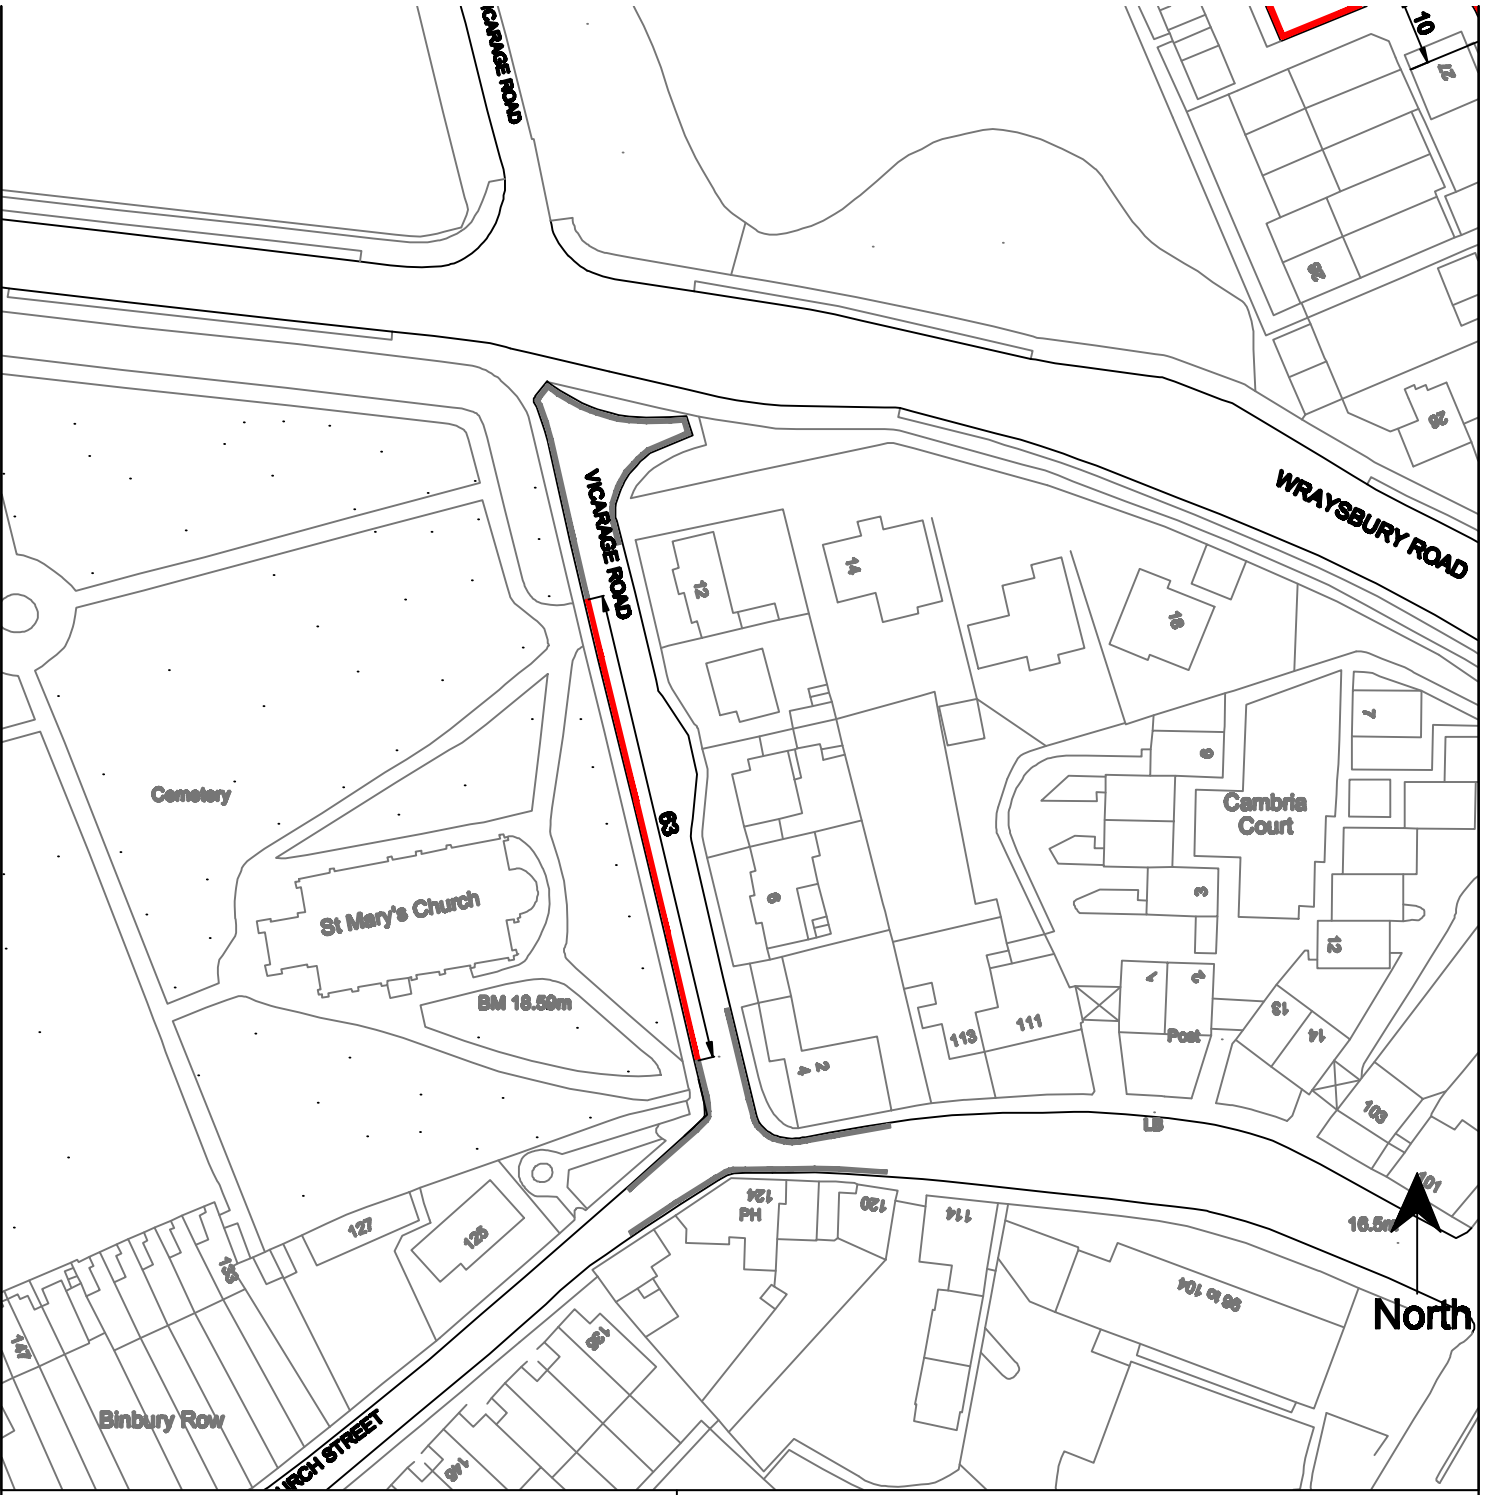

## KEY

-  Proposed No Waiting At Any Time
-  Existing restrictions

#### **Vicarage Road west side**

from the existing restrictions opposite No. 12 Vicarage Road southwards to the existing restrictions opposite Nos. 2 & 4 Vicarage Road (approximately 63 metres)

03 Sept 08

**SURREY**  
COUNTY COUNCIL

Scale 1:1000

2

**Vicarage Road, Staines**